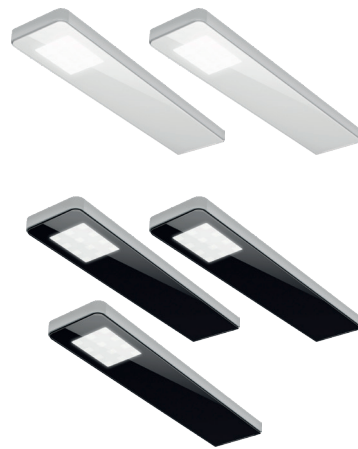

SET 3 KEY PANEL

SET 3 KEY PANEL

VERLICHTING LED ÉCLAIRAGE LED